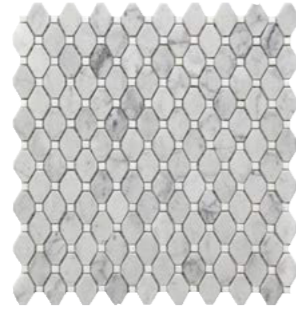

Small Marble Rhombus
12"x12" Mosaic
USTMRMB007