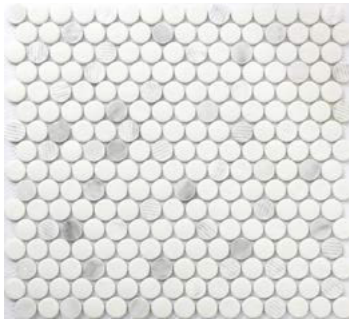

Carrara Penny Round
12"x12" Mosaic
FWMGST1002