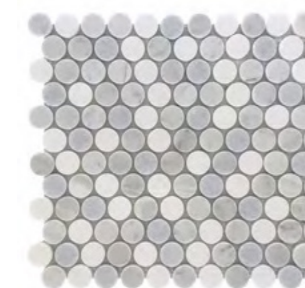

Blue Mix Penny Round
12"x12" Mosaic