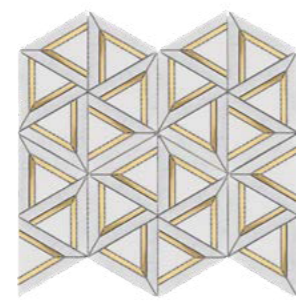

Carrara White Metal Geo
12"x14" Mosaic
USTMCWME011