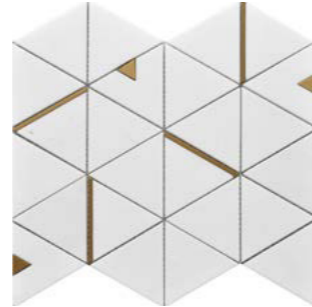

Thassos Triangle
12"x14" Mosaic
USTMTRWM04