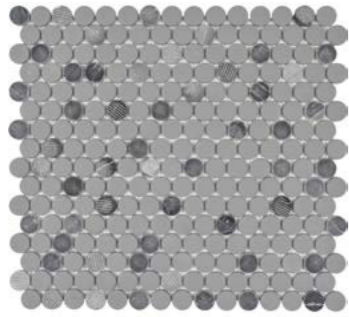

Rockart

Natural Stone & Glass Mosaics

8.5-9 mm | | 12"x14" 30x35 cm | 12"x13" 30x33 cm | 12"x12" 30x30 cm | 11"x12" 28x30 cm | 10"x12" 25x30 cm | 10"x11" 25x28 cm | 9"x9" 23x23 cm

Gray Granite Penny Round
12"x12" Mosaic
FWMGST2009