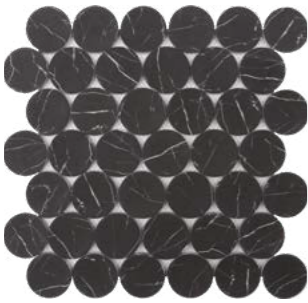

Nero Marquina Dots
12"x12" Mosaic
FWMRGLD001