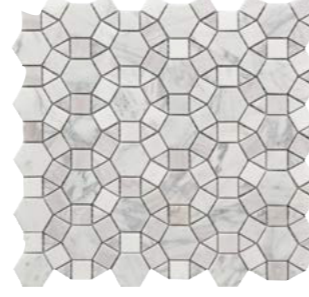

Marble W&G Chevron
11"x12" Mosaic
USTMCHEV011

Marble Spike
10"x12" Mosaic
USTMSPKE005

Marble B&W Medallion
12"x12" Mosaic
USTMNETB009

Marble Daisy Flower
10"x12" Mosaic
USTMMFLO004

Marble Kaleidoscope
12"x12" Mosaic
USTMCREY008

Rockart Marble B&W Hexagon 9"x12" Mosaic

Rockart

Natural Stone & Glass Mosaics

8.5-9
mm

12"x12"
30x30 cm

10"x10"
25x25 cm

10.9"x9.5"
27.6x24 cm

Calacata Gold Hexagon
12"x12" Mosaic
UCALHEGIZGE