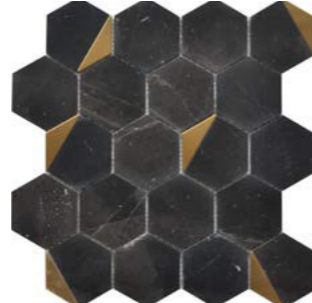

Roca

Rockart

Rockart

Rockart stone mosaics add sophistication along with an element of design to any space. Explore the different colors, shapes and finishes this series has to offer.

Rockart Nero Marquina Hexagon 12"x13" Mosaic

Carrara Penny Round
12"x12" Mosaic
FWMGST1002

Nero Marquina Triangle
12"x14" Mosaic
USTMTRWM05

Nero Marquina Metal Arrow
10"x12" Mosaic
USTMNMARE014

Nero Marquina Dots
12"x12" Mosaic
FWMRGLD001

Nero Marquina Metal Geo
12"x14" Mosaic
USTMNMME012

Nero Marquina Hexagon
12"x13" Mosaic
USTOCWM10

Statuary Dots
12"x12" Mosaic
FWMRGLD002

Carrara White Metal Geo
12"x14" Mosaic
USTMCWME011

Thassos Hexagon
12"x13" Mosaic
USTOCWM09

Our Rockart Collection presents a high degree of shade variance inherent in natural stone products. If consistent color is required, we recommend purchasing 25% more product to achieve the greatest uniformity possible. Should you require a uniform appearance, we suggest looking into porcelain mosaic alternatives.