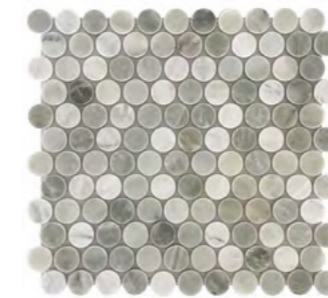

Green Marble Brick
2"x10" Brick

Blue Mix Stacked
12"x12" Mosaic

Blue Mix Penny Round
12"x12" Mosaic

Rockart Marble Picket 14"x10" Mosaic

Green Mix Stacked
9"x12" Mosaic

Green Mix Penny Round
12"x12" Mosaic