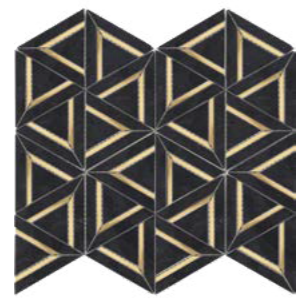

Roca

Rockart

Rockart

Rockart stone mosaics add sophistication along with an element of design to any space. Explore the different colors, shapes and finishes this series has to offer.

Rockart Nero Marquina Hexagon 12"x13" Mosaic

Carrara Penny Round
12"x12" Mosaic
FWMGST1002

Nero Marquina Triangle
12"x14" Mosaic
USTMTRWM05

Nero Marquina Metal Arrow
10"x12" Mosaic
USTMNMARE014

Nero Marquina Dots
12"x12" Mosaic
FWMRGLD001

Nero Marquina Metal Geo
12"x14" Mosaic
USTMNMME012

Nero Marquina Hexagon
12"x13" Mosaic
USTOCWM10

Statuary Dots
12"x12" Mosaic
FWMRGLD002

Carrara White Metal Geo
12"x14" Mosaic
USTMCWME011

Thassos Hexagon
12"x13" Mosaic
USTOCWM09

Our Rockart Collection presents a high degree of shade variance inherent in natural stone products. If consistent color is required, we recommend purchasing 25% more product to achieve the greatest uniformity possible. Should you require a uniform appearance, we suggest looking into porcelain mosaic alternatives.